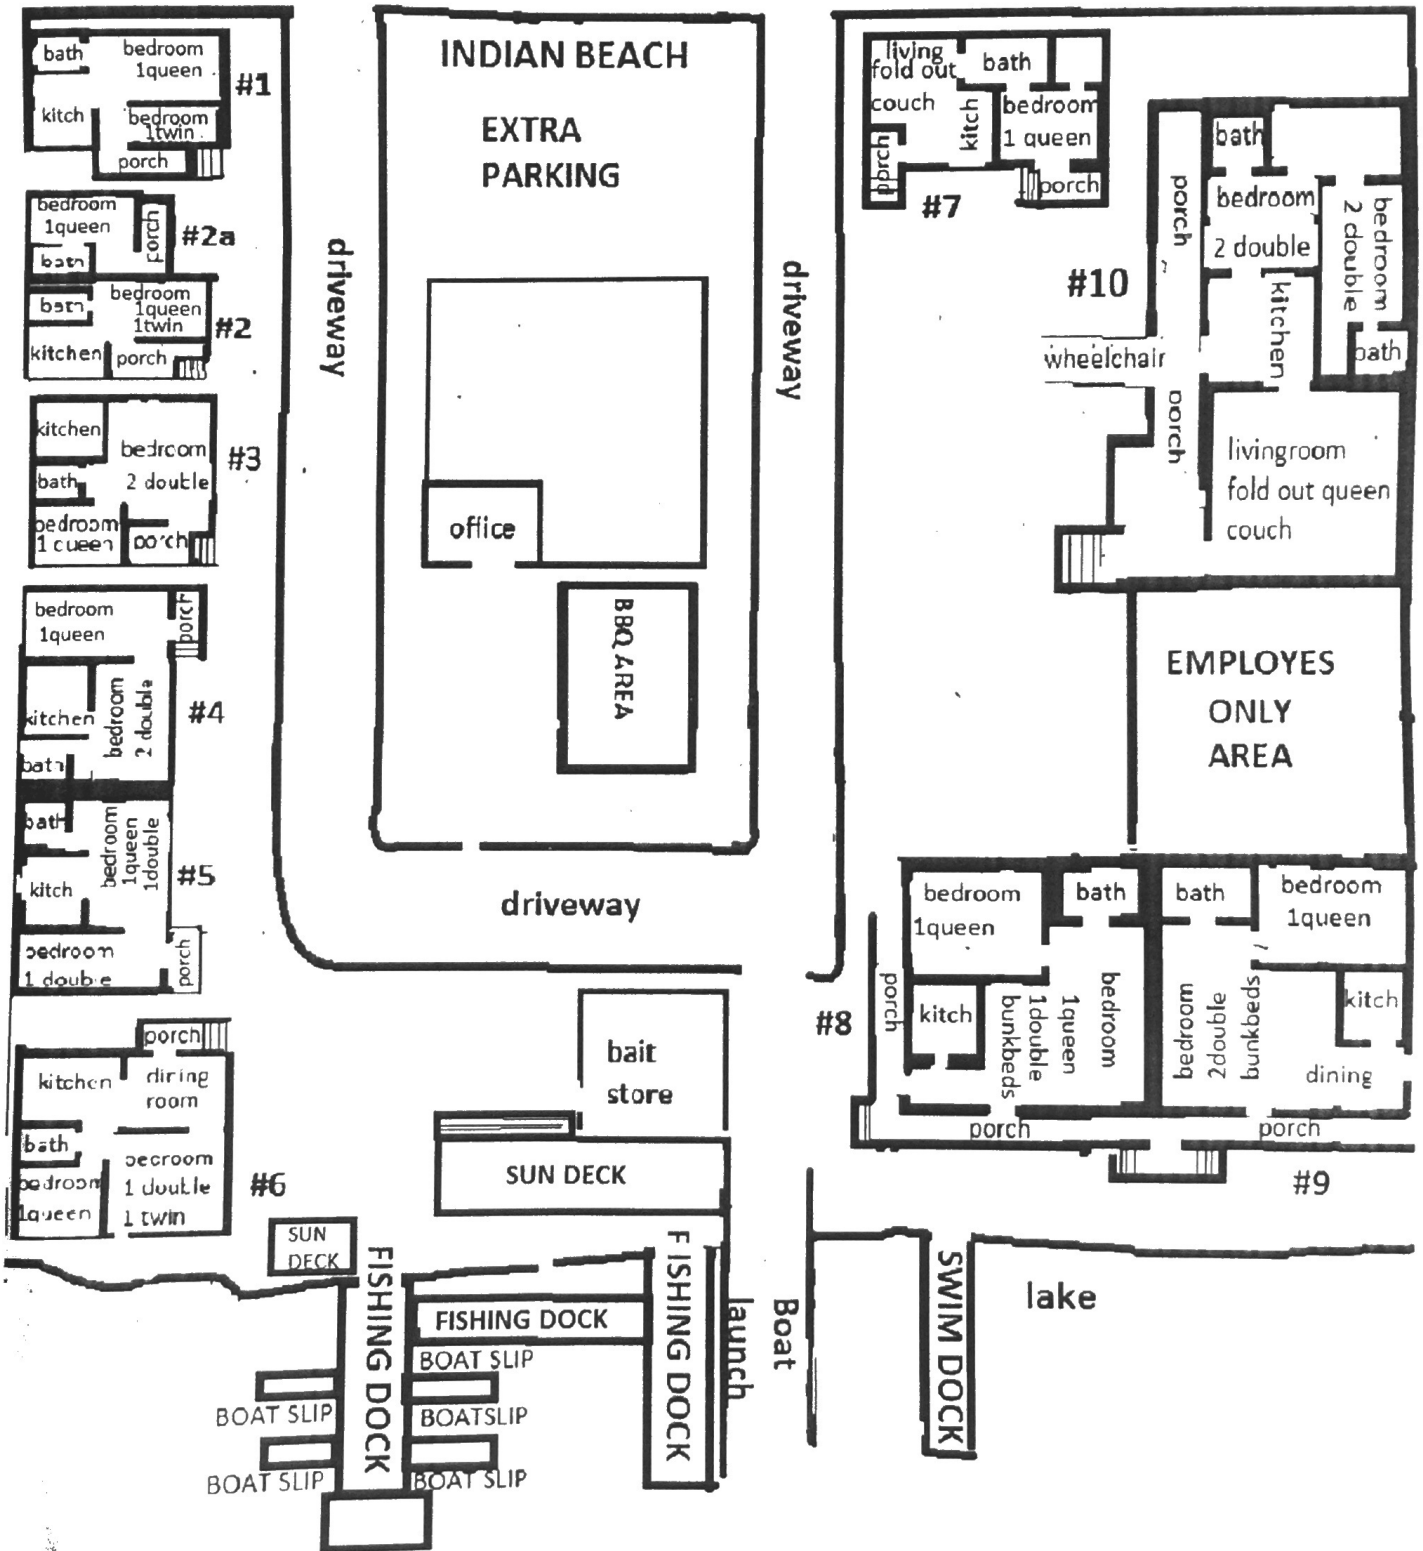

Highway 20

INDIAN BEACH

EXTRA
PARKING

office

BBQ AREA

driveway

bait
store

SUN DECK

FISHING DOCK

BOAT SLIP

BOATSLIP

BOAT SLIP

FISHING DOCK

launch

Boat

SWIM DOCK

lake

EMPLOYEES
ONLY
AREA

#8

#10

#7

#6

#1

#2a

#2

#3

#4

#5

#9